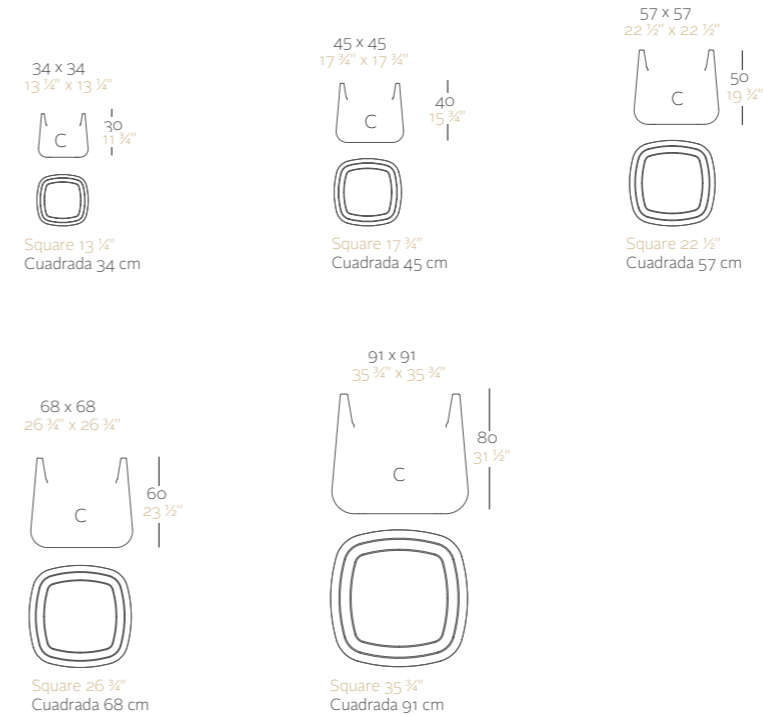

DIMENSIONS AND FINISHES DIMENSIONES Y ACABADOS

FINISHES ACABADOS

FANG Matt finished.
Básico, acabado mate.

- White Blanco
- Black Negro
- Bronze Bronce
- Steel Acero
- Anthracite Antracita
- Terracota Terracota
- Red Rojo
- Pistachio Pistacho
- Orange Naranja
- Pink Pink
- Ice Hielo

FANG LACADA Lacquered.
Lacado.

- White Blanco
- Black Negro
- Bronze Bronce
- Steel Acero
- Anthracite Antracita
- Champagne Champán
- Red Rojo
- Pistachio Pistacho
- Orange Naranja
- Pink Pink
- Ice Hielo

	L Gal	C (d x h) cm in	FANG V	FANG LACADA Y
Cuadrada 34 x 34 x 30 cm Square 13 1/4" x 13 1/4" x 11 3/4"	27 7	26 x 26 x 30 10 1/4" x 10 1/4" x 11 3/4"	42201	42201F
Cuadrada 45 x 45 x 40 cm Square 17 3/4" x 17 3/4" x 15 3/4"	63 16 1/2	35 x 35 x 40 13 3/4" x 13 3/4" x 15 3/4"	42202^a	42202F^a
Cuadrada 57 x 57 x 50 cm Square 22 1/2" x 22 1/2" x 19 3/4"	122 32 1/4	44 x 44 x 50 17 1/4" x 17 1/4" x 19 3/4"	42203^a	42203F^a
Cuadrada 68 x 68 x 60 cm Square 26 3/4" x 26 3/4" x 23 1/2"	210 55 1/2	52 x 52 x 60 20 1/2" x 20 1/2" x 23 1/2"	42204^a	42204F^a
Cuadrada 91 x 91 x 80 cm Square 35 3/4" x 35 3/4" x 31 1/2"	492 130	70 x 70 x 80 27 1/2" x 27 1/2" x 31 1/2"	42205^a	42205F^a