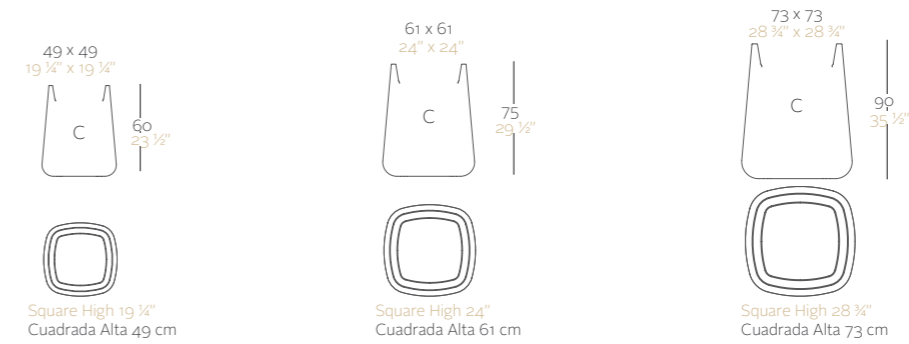

DIMENSIONS AND FINISHES DIMENSIONES Y ACABADOS

	L Gal	C (d x h) cm in	FANG	FANG LACADA
Cuadrada Alta 49 x 49 x 60 cm Square High 19 1/4" x 19 1/4" x 23 1/2"	104 27	35 x 35 x 60 13 3/4" x 13 3/4" x 23 1/2"	42211^a	42211F^a
Cuadrada Alta 61 x 61 x 75 cm Square High 24" x 24" x 29 1/2"	201 53 1/4	44 x 44 x 75 17 1/4" x 17 1/4" x 29 1/2"	42212^a	42212F^a
Cuadrada Alta 73 x 73 x 90 cm Square High 28 3/4" x 28 3/4" x 35 1/2"	345 91 1/4	52 x 52 x 90 20 1/2" x 20 1/2" x 35 1/2"	42213^a	42213F^a

FINISHES ACABADOS

FANG Matt finished.
Básico, acabado mate.

FANG LACADA Lacquered.
Lacado.